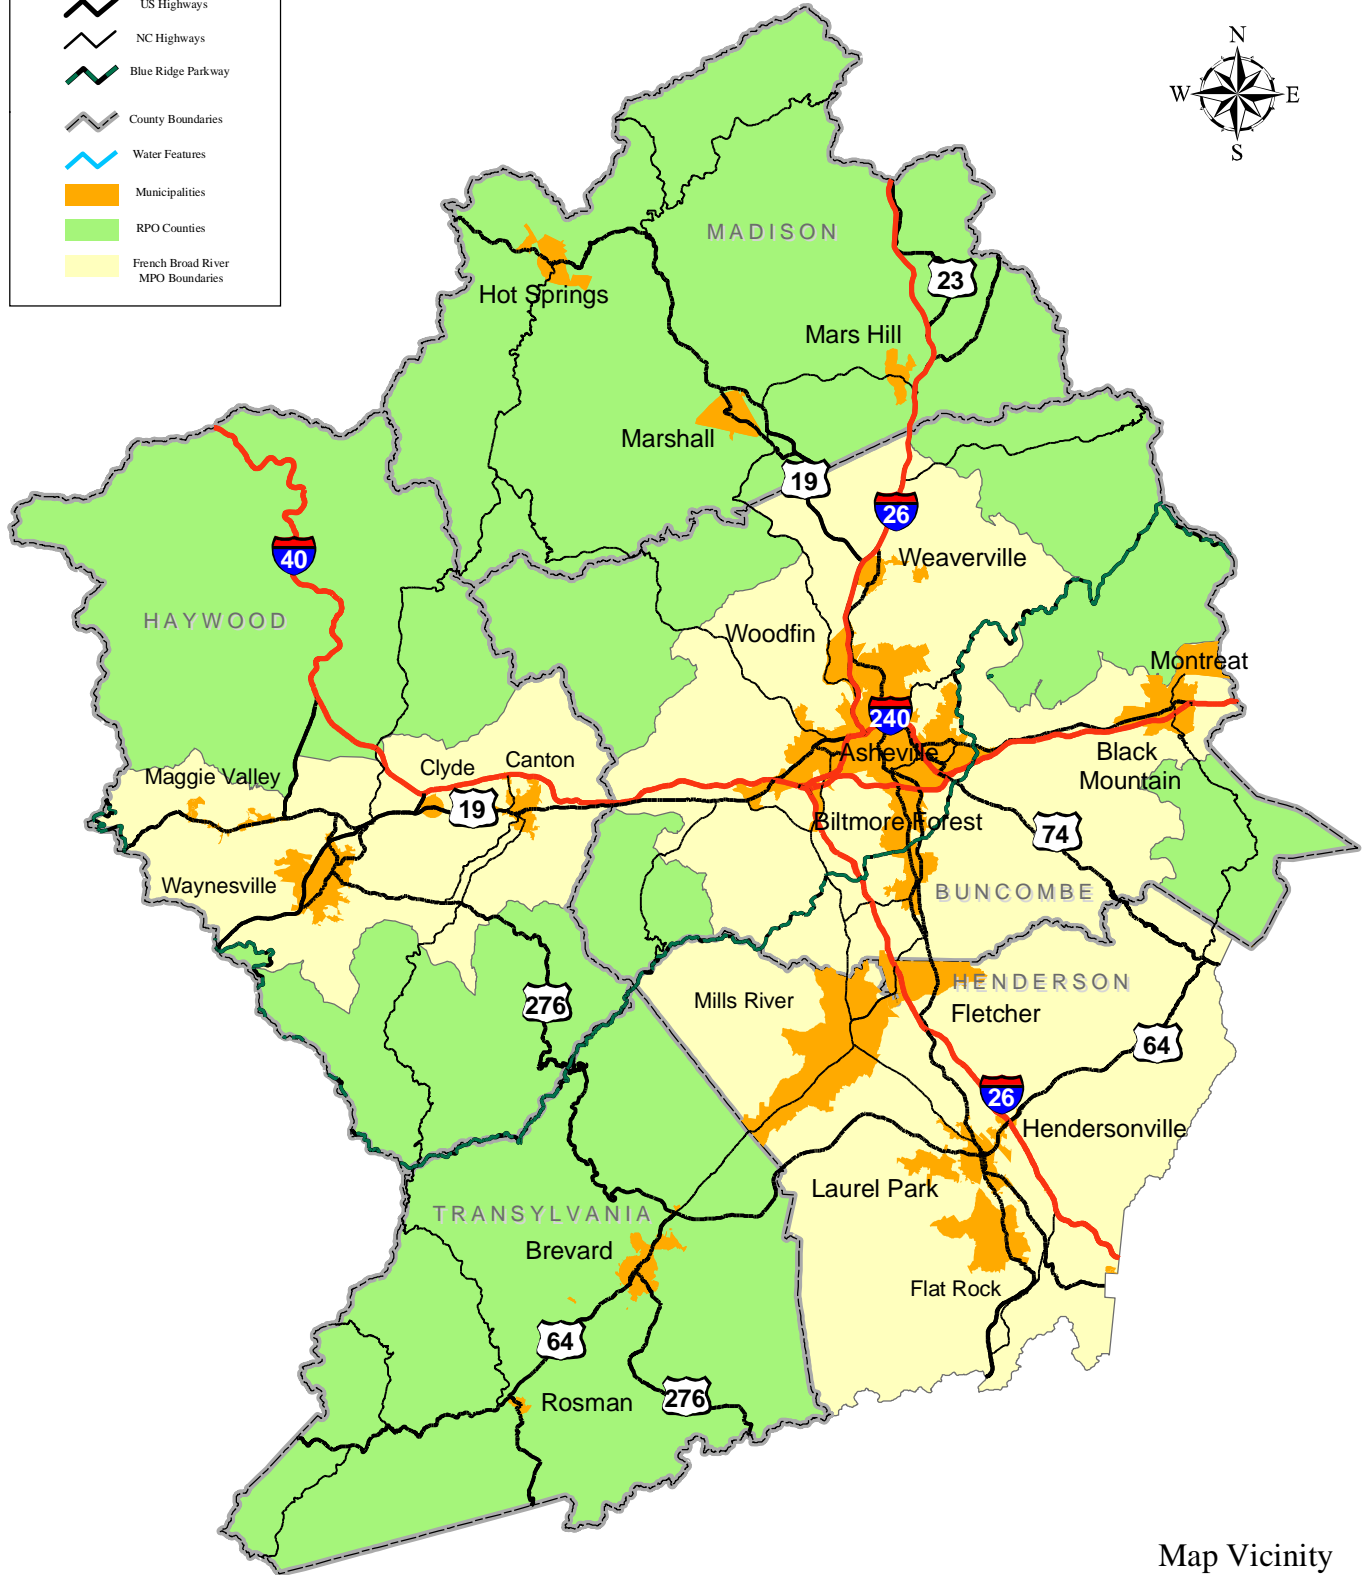

Land-of-Sky Rural Transportation Planning Organization

Buncombe Haywood Madison Transylvania Counties, NC

Map Vicinity

February 2005