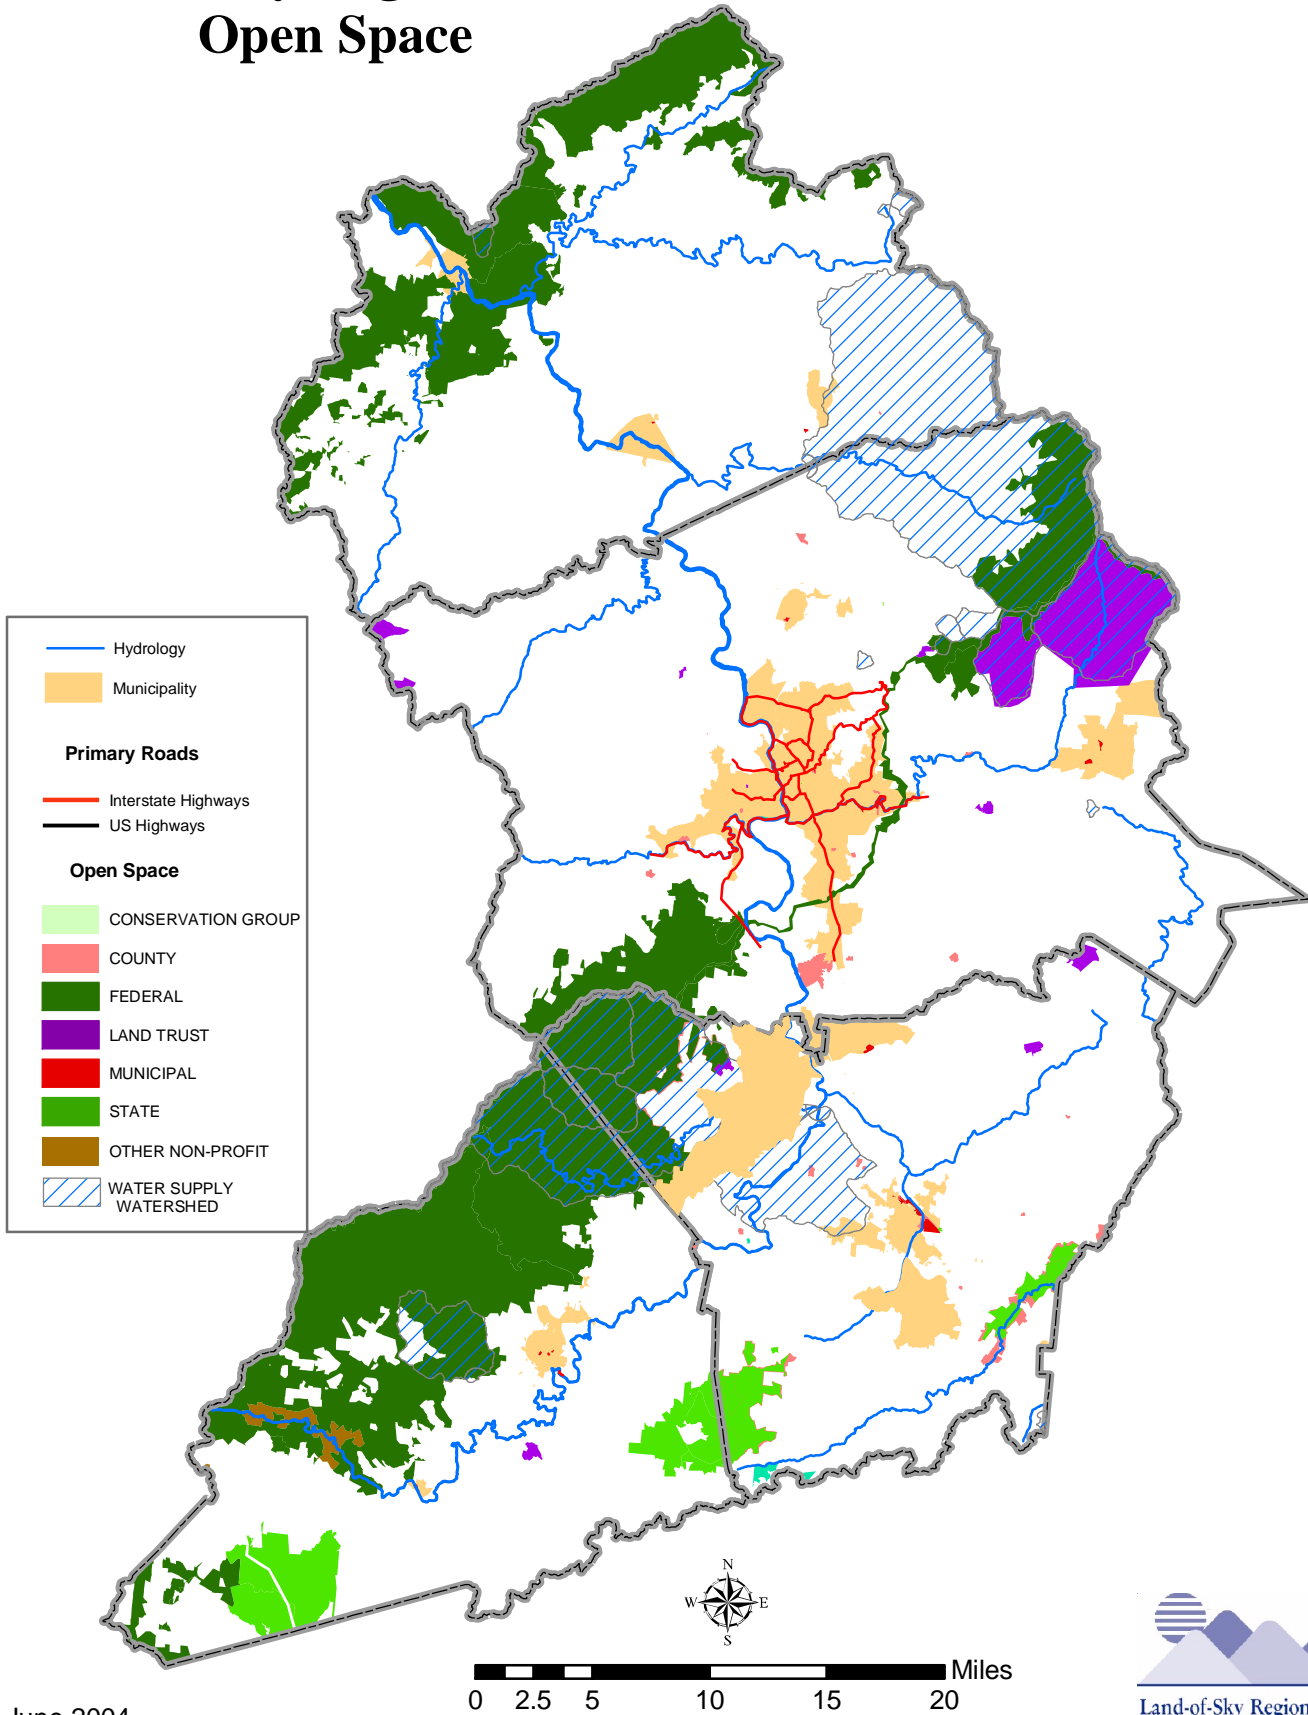

Land-of-Sky Regional Council Open Space

June 2004

0 2.5 5 10 15 20 Miles